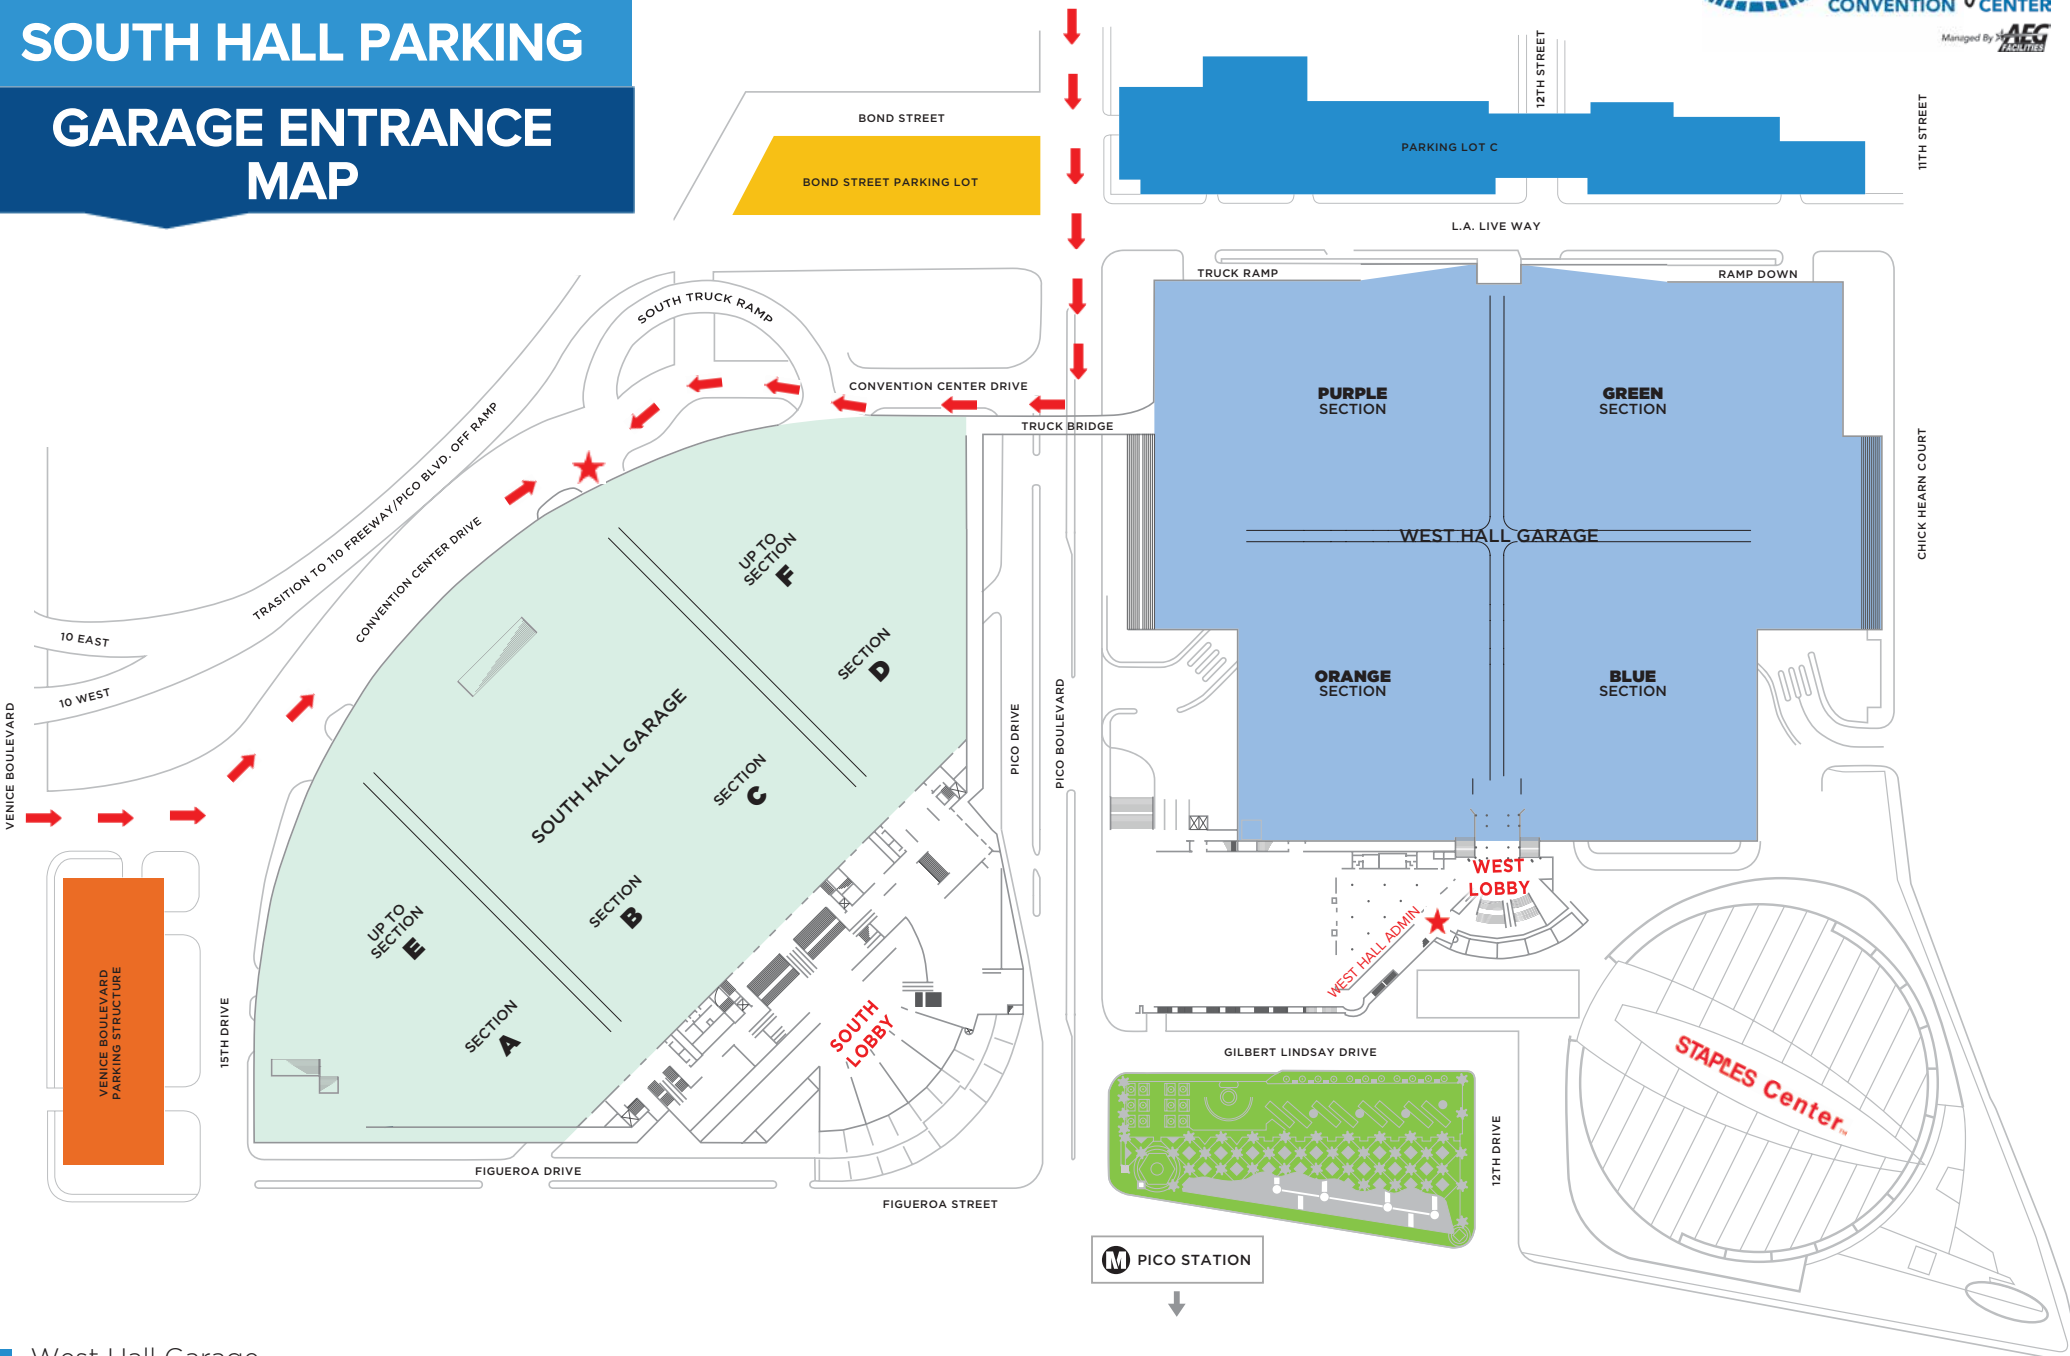

# SOUTH HALL PARKING GARAGE ENTRANCE MAP

- West Hall Garage
- South Hall Garage
- Parking Lot C
- Bond Street Parking Lot
- Venice Blvd. Parking Structure